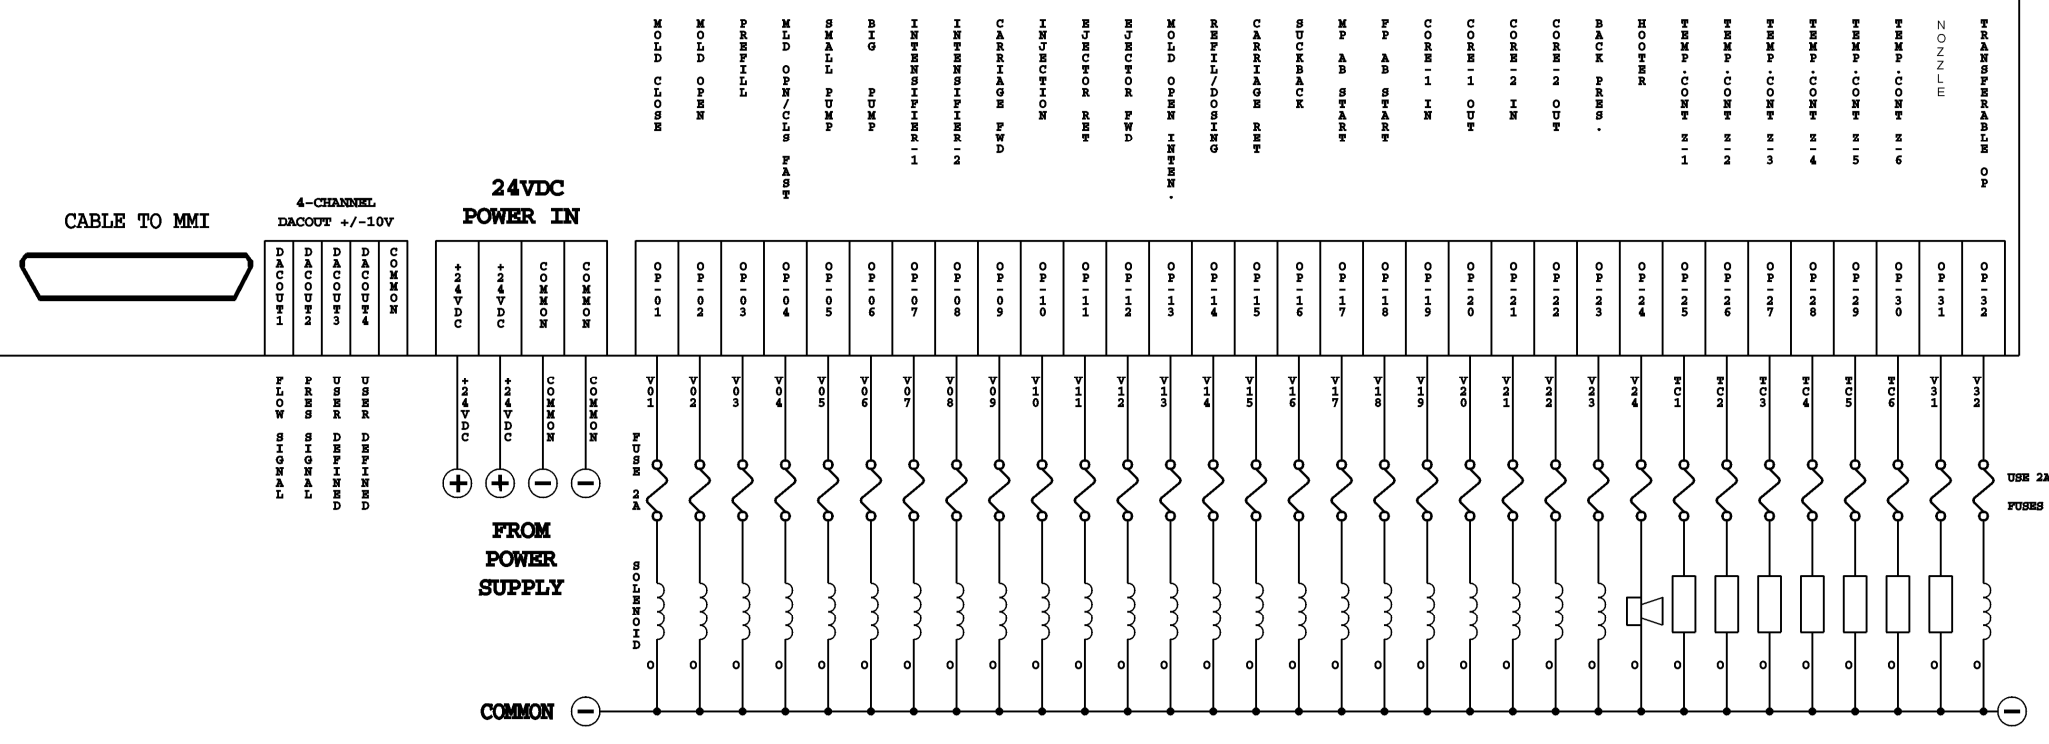

OMSAI SYSTEM

WIRING DIAGRAM FOR STANDARD RAM MACHINE

USE 2A FUSES